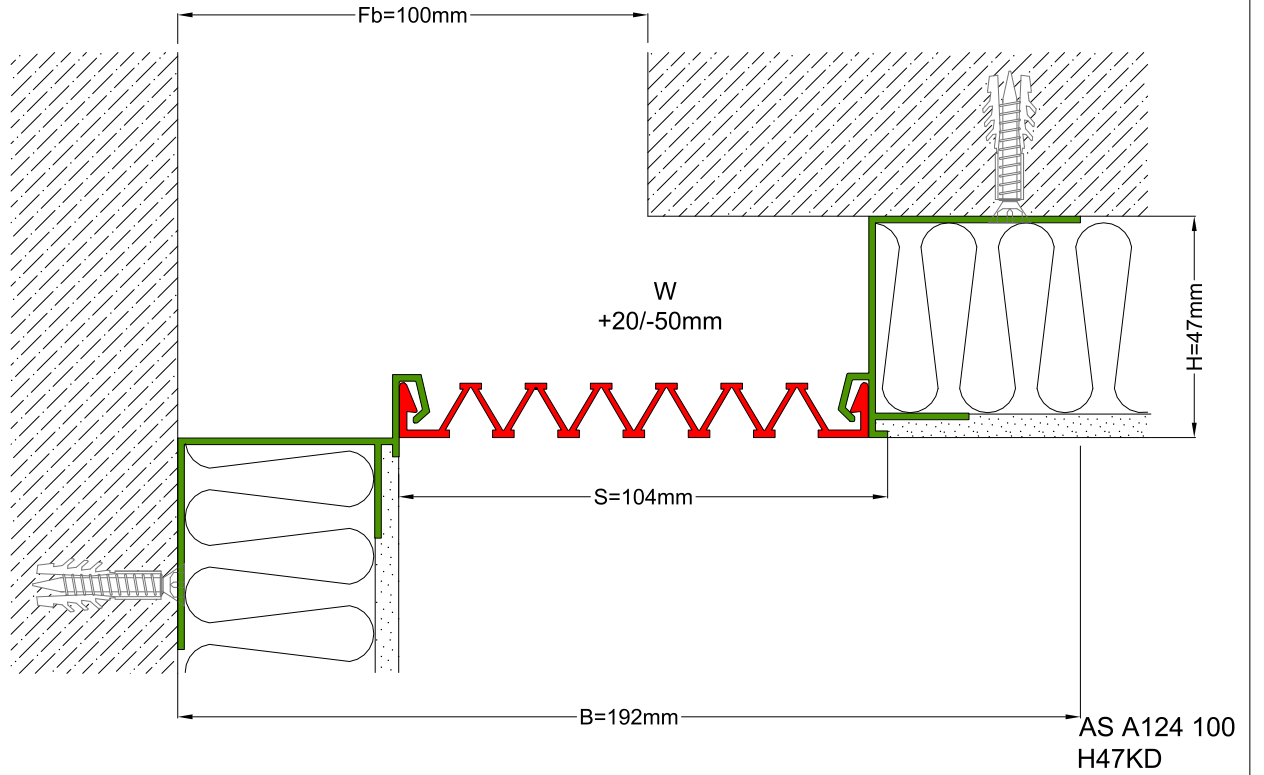

AS A124 flush mounted profile is specially designed for places with insulating board applications and can easily be installed by means of screws to all types of walls. Its ribbed elastomeric gasket gains the profile a remarkable movement ability and slide-in gasket system lets the profile to be used at facades. Profiles up to 150 mm gap are applied with single gasket while the wider ones are with double gaskets joined with a connector profile.

* Visuals are representative and the profile configuration may differ depending on the characteristics requested.

LOCATION	MODEL	GAP (Fb) mm	HEIGHT (H) MM	OVERALL WIDTH (B) mm	VISIBLE WIDTH (S) mm	MOVEMENT (W) mm	LOAD CAPACITY	STANDARD LENGTH (mt)
Wall to Wall	AS A124-030	30	47 / 57	120	38	+10 / - 6	N/A	3
	AS A124-050	50	47 / 57	140	58	+20 / -15	N/A	3
	AS A124-080	80	47 / 57	170	88	+40 / -30	N/A	3
	AS A124-100	100	47 / 57	190	108	+20 / -50	N/A	3
	AS A124-150	150	47 / 57	240	158	+30 / -80	N/A	3
	AS A124-200	200	47 / 57	290	208	+40 / -100	N/A	3
	AS A124-200M	200	47 / 57	290	208	+40 / -100	N/A	3

Note: Please ask for different sizes

Profil No Profile Number	AS A124 100	AS A124 100K
Açıklık (Fb) mm Gap (Fb) mm	100	100
Yükseklik (H) mm yaklaşık Coating thickness (H) mm approx	47	47
Hareket Kapasitesi (W) mm yaklaşık Movement capacity (W) mm approx	+20/-50	+20/-50
Renk Color	Alüminyum: Natürel, Fıtiler: Siyah, gri, diğer Aluminium: Natural, Inserts: Black, grey, others	
Malzeme Material	Alüminyum, EPDM Kauçuk (siyah), Termoplastik Kauçuk (gri ve diğer) Aluminum, EPDM Rubber (black), Thermoplastic Rubber (grey and others)	
Standart Uzunluk (m) Standard Length (m)	3	