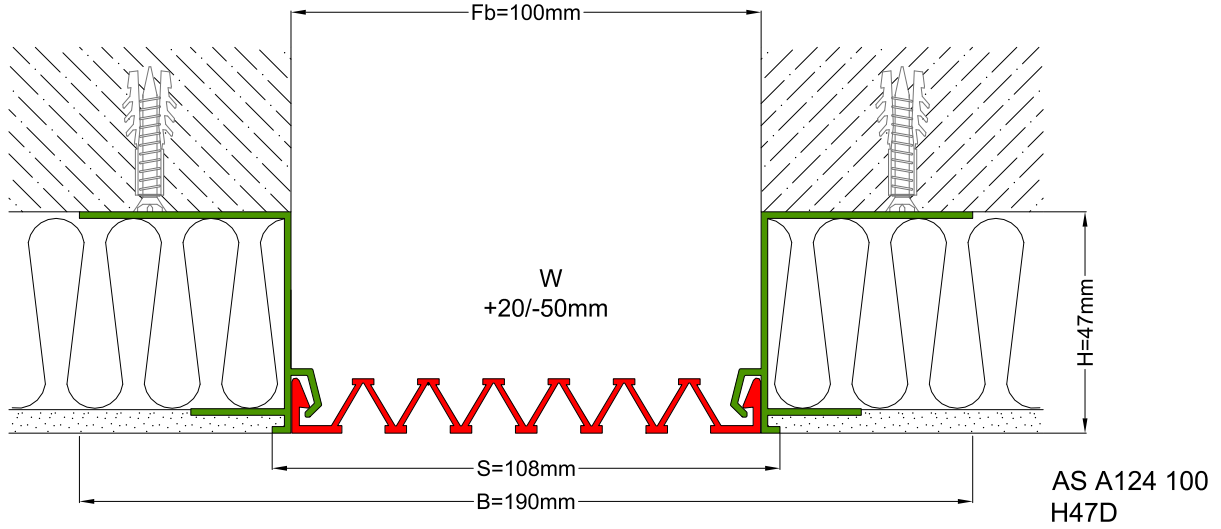

AS A124 flush mounted profile is specially designed for places with insulating board applications and can easily be installed by means of screws to all types of walls. Its ribbed elastomeric gasket gains the profile a remarkable movement ability and slide-in gasket system lets the profile to be used at facades. Profiles up to 150 mm gap are applied with single gasket while the wider ones are with double gaskets joined with a connector profile.

- Application Areas** : Outdoor / Wall
- Ideal for** : Shopping Malls, Airports, Residences, Hospitals, Hotels, Commercial & Public Buildings etc.
- Material** : Mill Finish Aluminum (Anodizing optional), EPDM (Only in Black Color) or TPE Gasket
- Aluminum Alloy** : 6063 AA-USA / EN AW 6063
- Optional Supplies** : Fire Barrier, Waterproof EPDM membrane

* Visuals are representative and the profile configuration may differ depending on the characteristics requested.

LOCATION	MODEL	GAP (Fb) mm	HEIGHT (H) MM	OVERALL WIDTH (B) mm	VISIBLE WIDTH (S) mm	MOVEMENT (W) mm	LOAD CAPACITY	STANDARD LENGTH (mt)
Wall to Wall	AS A124-030	30	47 / 57	120	38	+10 / - 6	N/A	3
	AS A124-050	50	47 / 57	140	58	+20 / -15	N/A	3
	AS A124-080	80	47 / 57	170	88	+40 / -30	N/A	3
	AS A124-100	100	47 / 57	190	108	+20 / -50	N/A	3
	AS A124-150	150	47 / 57	240	158	+30 / -80	N/A	3
	AS A124-200	200	47 / 57	290	208	+40 / -100	N/A	3
	AS A124-200M	200	47 / 57	290	208	+40 / -100	N/A	3

Note: Please ask for different sizes

Profil No Profile Number	AS A124 100	AS A124 100K
Açıklık (Fb) mm Gap (Fb) mm	100	100
Yükseklik (H) mm yaklaşık Coating thickness (H) mm approx	47	47
Hareket Kapasitesi (W) mm yaklaşık Movement capacity (W) mm approx	+20/-50	+20/-50
Renk Color	Alüminyum: Natürel, Fıtiler: Siyah, gri, diğer Aluminium: Natural, Inserts: Black, grey, others	
Malzeme Material	Alüminyum, EPDM Kauçuk (siyah), Termoplastik Kauçuk (gri ve diğer) Aluminum, EPDM Rubber (black), Thermoplastic Rubber (grey and others)	
Standart Uzunluk (m) Standard Length (m)	3	