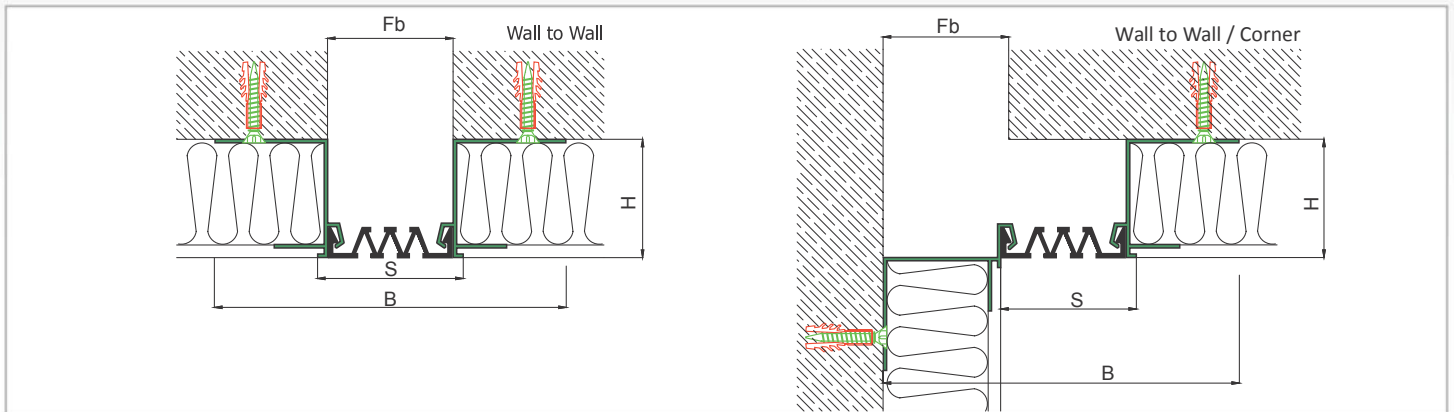

AS A124 flush mounted profile is specially designed for places with insulating board applications and can easily be installed by means of screws to all types of walls. Its ribbed elastomeric gasket gains the profile a remarkable movement ability and slide-in gasket system lets the profile to be used at facades. Profiles up to 150 mm gap are applied with single gasket while the wider ones are with double gaskets joined with a connector profile.

- Application Areas** : Outdoor / Wall
- Ideal for** : Shopping Malls, Airports, Residences, Hospitals, Hotels, Commercial & Public Buildings etc.
- Material** : Mill Finish Aluminum (Anodizing optional), EPDM (Only in Black Color) or TPE Gasket
- Aluminum Alloy** : 6063 AA-USA / EN AW 6063
- Optional Supplies** : Fire Barrier, Waterproof EPDM membrane

* Visuals are representative and the profile configuration may differ depending on the characteristics requested.

LOCATION	MODEL	GAP (Fb) mm	HEIGHT (H) MM	OVERALL WIDTH (B) mm	VISIBLE WIDTH (S) mm	MOVEMENT (W) mm	LOAD CAPACITY	STANDARD LENGTH (mt)
Wall to Wall	AS A124-030	30	47 / 57	120	38	+10 / - 6	N/A	3
	AS A124-050	50	47 / 57	140	58	+20 / -15	N/A	3
	AS A124-080	80	47 / 57	170	88	+40 / -30	N/A	3
	AS A124-100	100	47 / 57	190	108	+20 / -50	N/A	3
	AS A124-150	150	47 / 57	240	158	+30 / -80	N/A	3
	AS A124-200	200	47 / 57	290	208	+40 / -100	N/A	3
	AS A124-200M	200	47 / 57	290	208	+40 / -100	N/A	3

Note: Please ask for different sizes

Profil No Profile Number	AS A124 100	AS A124 100K
Açıklık (Fb) mm Gap (Fb) mm	100	100
Yükseklik (H) mm yaklaşık Coating thickness (H) mm approx	47	47
Hareket Kapasitesi (W) mm yaklaşık Movement capacity (W) mm approx	+20/-50	+20/-50
Renk Color	Alüminyum: Natürel, Fıtiler: Siyah, gri, diğer Aluminium: Natural, Inserts: Black, grey, others	
Malzeme Material	Alüminyum, EPDM Kauçuk (siyah), Termoplastik Kauçuk (gri ve diğer) Aluminum, EPDM Rubber (black), Thermoplastic Rubber (grey and others)	
Standart Uzunluk (m) Standard Length (m)	3	