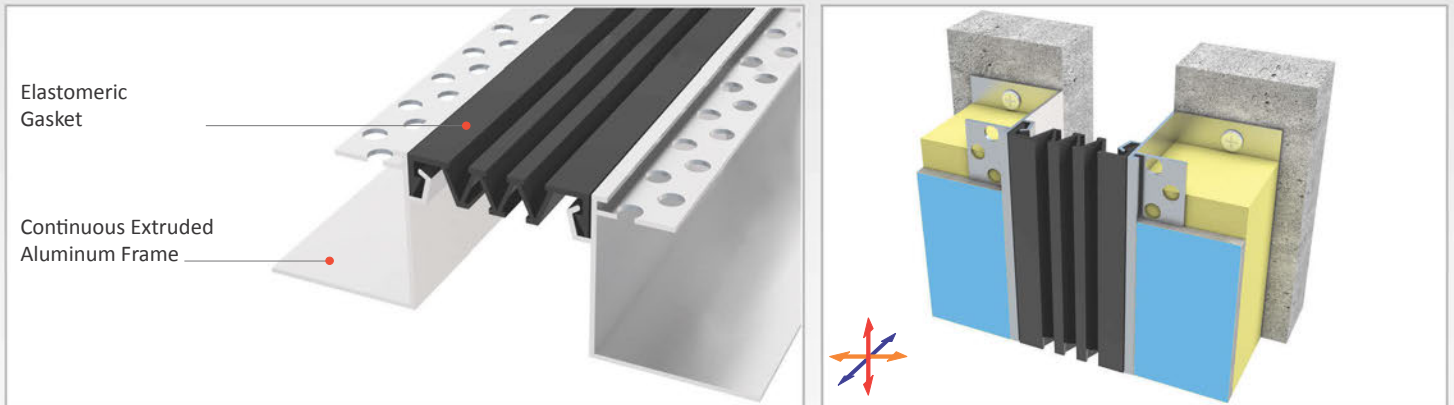

AS A124 flush mounted profile is specially designed for places with insulating board applications and can easily be installed by means of screws to all types of walls. Its ribbed elastomeric gasket gains the profile a remarkable movement ability and slide-in gasket system lets the profile to be used at facades. Profiles up to 150 mm gap are applied with single gasket while the wider ones are with double gaskets joined with a connector profile.

- Application Areas** : Outdoor / Wall
- Ideal for** : Shopping Malls, Airports, Residences, Hospitals, Hotels, Commercial & Public Buildings etc.
- Material** : Mill Finish Aluminum (Anodizing optional), EPDM (Only in Black Color) or TPE Gasket
- Aluminum Alloy** : 6063 AA-USA / EN AW 6063
- Optional Supplies** : Fire Barrier, Waterproof EPDM membrane

* Visuals are representative and the profile configuration may differ depending on the characteristics requested.

LOCATION	MODEL	GAP (Fb) mm	HEIGHT (H) MM	OVERALL WIDTH (B) mm	VISIBLE WIDTH (S) mm	MOVEMENT (W) mm	LOAD CAPACITY	STANDARD LENGTH (mt)
Wall to Wall	AS A124-030	30	47 / 57	120	38	+10 / - 6	N/A	3
	AS A124-050	50	47 / 57	140	58	+20 / -15	N/A	3
	AS A124-080	80	47 / 57	170	88	+40 / -30	N/A	3
	AS A124-100	100	47 / 57	190	108	+20 / -50	N/A	3
	AS A124-150	150	47 / 57	240	158	+30 / -80	N/A	3
	AS A124-200	200	47 / 57	290	208	+40 / -100	N/A	3
	AS A124-200M	200	47 / 57	290	208	+40 / -100	N/A	3

Note: Please ask for different sizes

Profil No Profile Number	AS A124 100	AS A124 100K
Açıklık (Fb) mm Gap (Fb) mm	100	100
Yükseklik (H) mm yaklaşık Coating thickness (H) mm approx	47	47
Hareket Kapasitesi (W) mm yaklaşık Movement capacity (W) mm approx	+20/-50	+20/-50
Renk Color	Alüminyum: Natürel, Fıtiler: Siyah, gri, diğer Aluminium: Natural, Inserts: Black, grey, others	
Malzeme Material	Alüminyum, EPDM Kauçuk (siyah), Termoplastik Kauçuk (gri ve diğer) Aluminum, EPDM Rubber (black), Thermoplastic Rubber (grey and others)	
Standart Uzunluk (m) Standard Length (m)	3	